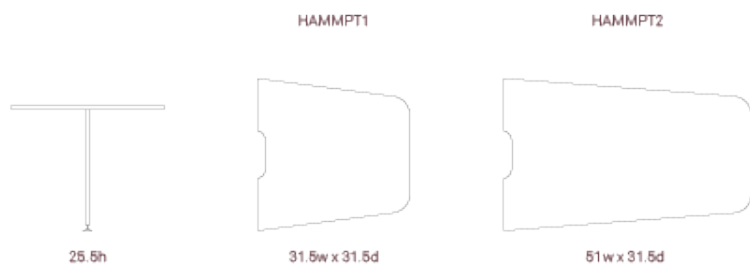

Design by Mark Gabbertas

Standard Features

25mm MFC table top and leg
Plastic glides with levelling adjustment

Dimensions

For finish options please refer to website