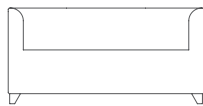

Hepworth

Design by Ben Grafton

Hepworth is a distinctive and graceful seating range for lounge and dining environments. The compact tub sofas are specifically designed to fit neatly into awkward spaces, particularly room corners.

Hepworth's shape gives the user a sense of space from adjoining chairs, without compromising on comfort.

HEP06

HEP07

HEPFS

Design Ben Grafton

Ben Grafton is a London based product designer with considerable experience. Since studying at Kingston University, he has worked on projects for Wolf Olins, Fitch and United Design Partnership as well as leading British furniture manufacturers.