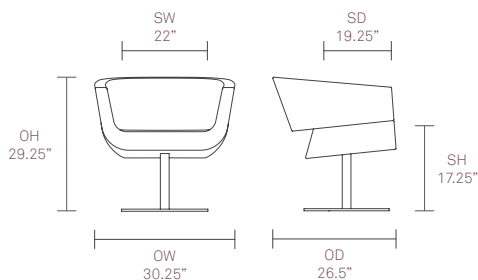

Design by Wolfgang C. R. Mezger

Standard Features

Molded foam construction
Swivel pedestal base finished in Polished Chrome
Plastic glides

Optional Features

Two-tone upholstery

Performance Standards

ANSI/BIFMA X5.4 :2005

Dimensions

For finish options please refer to website