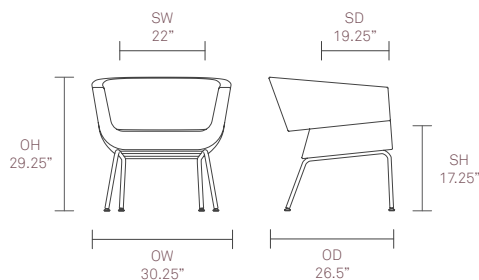

Design by Wolfgang C. R. Mezger

Standard Features

- Molded foam construction
- 4 leg tubular steel frame finished in a Silver powder coat
- Self leveling glides with a stainless steel base

Optional Features

- Two tone upholstery
- 4 leg tubular steel frame available in Polished Chrome
- Self leveling glides with a felt base

Performance Standards

ANSI/BIFMA X5.4 :2005

Dimensions

For finish options please refer to website