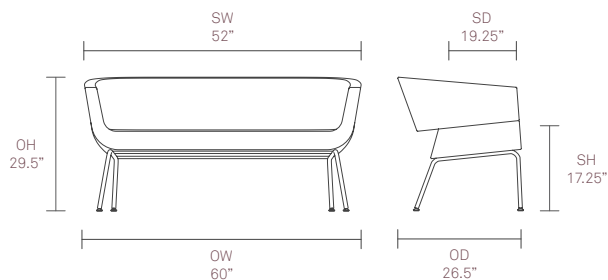

Design by Wolfgang C. R. Mezger

Standard Features

- Molded foam construction
- 4 leg tubular steel frame finished in a Silver powder coat
- Self leveling glides with a stainless steel base

Optional Features

- Two tone upholstery
- 4 leg tubular steel frame available in Polished Chrome
- Self leveling glides with a felt base

Performance Standards

ANSI/BIFMA X5.4 :2005

Dimensions

For finish options please refer to website