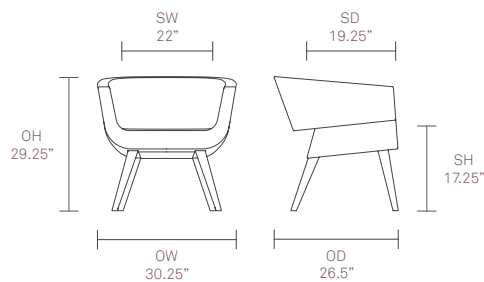

Dimensions

For finish options please refer to website