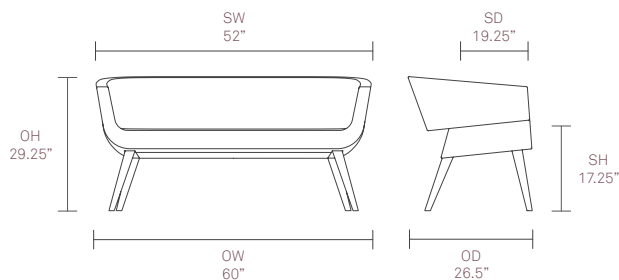

Lola –A826

Lola is a seductive, curving and shapely, yet strong and dependable collection. This soft seating range has been designed as a contemporary, visually lighter alternative to the linear forms typically used in corporate environments. Providing excellent comfort, Lola is perfect for stunning reception areas or for creating relaxing spaces in corporate lounges or breakout areas.

Design by Wolfgang C. R. Mezger

Standard Features

- Molded foam construction
- Solid Beech legs with a clear finish
- Plastic self leveling glides

Optional Features

- Two tone upholstery
- Solid Oak legs with a clear finish
- Solid Beech legs can be stained or color washed
- Plastic self leveling glides with felt

Performance Standards

ANSI/BIFMA X5.4 :2005

Dimensions

For finish options please refer to website