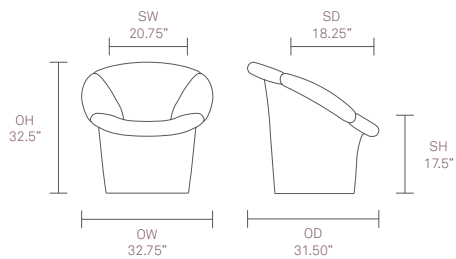

Mimosa – MIM01

Mimosa is a fantastically comfortable lounge chair. Inspired by retro mid century design, the quilted seat contrasts the formality of the structural column base.

Design by Dondoli+Pocci

Standard Features

- Molded foam construction
- Soft foam quilted top section
- Plastic glides

Optional Features

- Two-tone upholstery

Dimensions

For finish options please refer to website