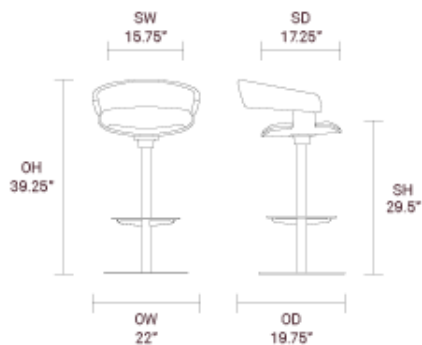

Dimensions

For finish options please refer to website