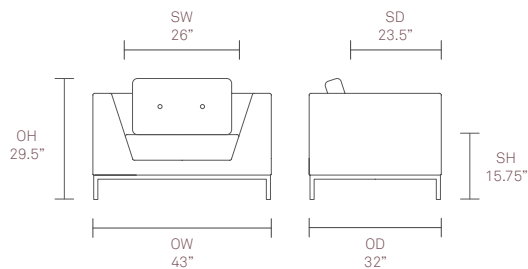

Optional Features

- Two tone upholstery
- Linking bracket
- Solid Oak legs with a clear finish
- Solid Oak legs can be stained or color washed

Performance Standards

ANSI/BIFMA X5.4x 2012

Dimensions

For finish options please refer to website