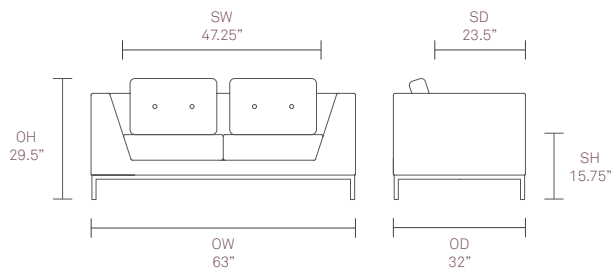

Optional Features

- Two tone upholstery
- Linking bracket
- Solid Oak legs with a clear finish
- Solid Oak legs can be stained or color washed

Performance Standards

ANSI/BIFMA X5.4x 2012

Dimensions

For finish options please refer to website