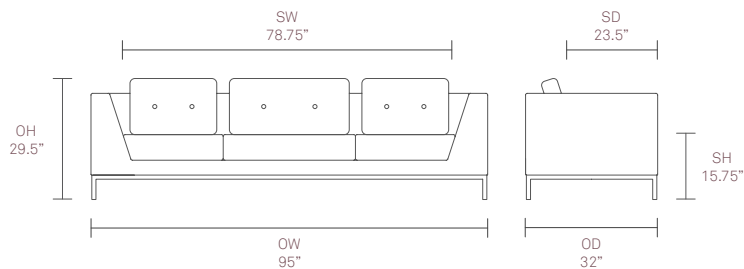

Optional Features

- Two tone upholstery
- Linking bracket
- Solid Oak legs with a clear finish
- Solid Oak legs can be stained or color washed

Performance Standards

ANSI/BIFMA X5.4x 2012

Dimensions

For finish options please refer to website