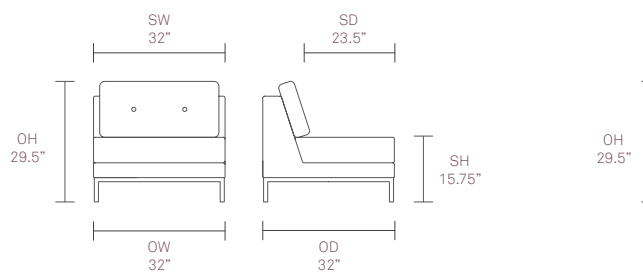

Dimensions

For finish options please refer to website