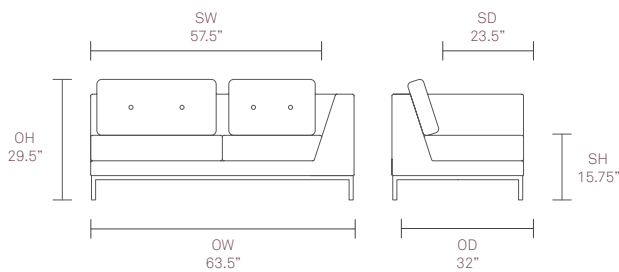

Optional Features

- Two tone upholstery
- Linking bracket
- Solid Oak legs with a clear finish
- Solid Oak legs can be stained or color washed

Performance Standards

ANSI/BIFMA X5.4x 2012

Dimensions

For finish options please refer to website