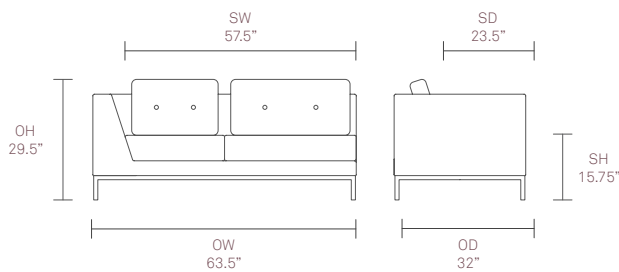

Dimensions

For finish options please refer to website