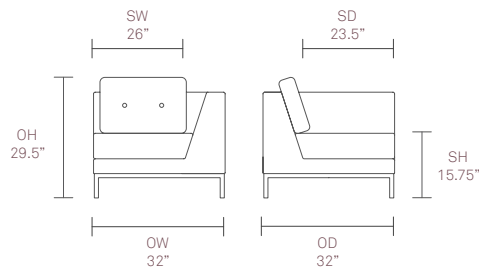

Octo — OCT07

This elegant low back design incorporates sofas, modular elements, armchairs and benches with a complementary deep edge coffee table.

The finesse of Octo's upholstery detailing, generous proportions and sublime comfort sets it apart from others in its class.

Optional Features

- Two tone upholstery
- Linking bracket
- Solid Oak legs with a clear finish
- Solid Oak legs can be stained or color washed

Performance Standards

ANSI/BIFMA X5.4x 2012

Dimensions

For finish options please refer to website