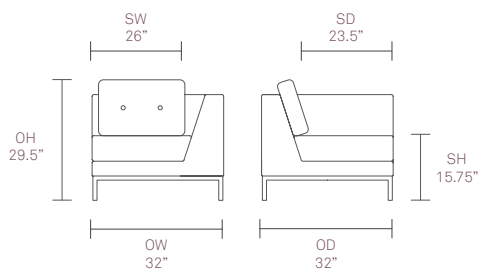

Optional Features

- Two tone upholstery
- Linking bracket
- Solid Oak legs with a clear finish
- Solid Oak legs can be stained or color washed

Performance Standards

ANSI/BIFMA X5.4x 2012

Dimensions

For finish options please refer to website