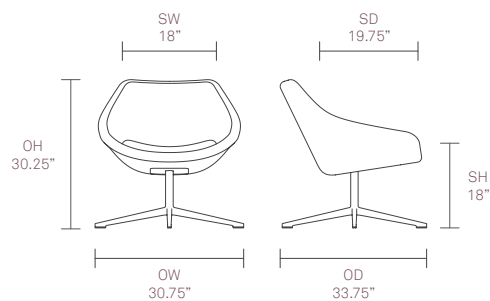

Dimensions

For finish options please refer to website