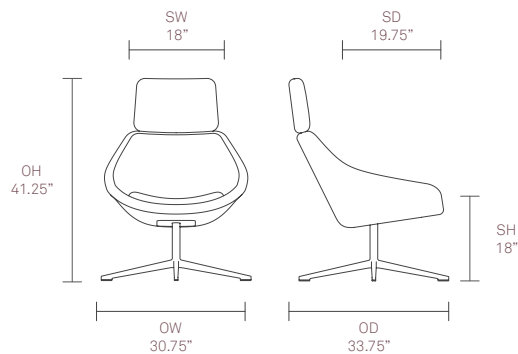

Dimensions

For finish options please refer to website