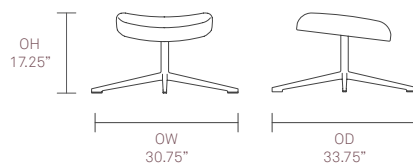

Dimensions

For finish options please refer to website