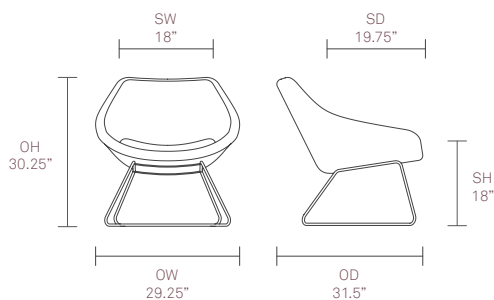

Dimensions

For finish options please refer to website