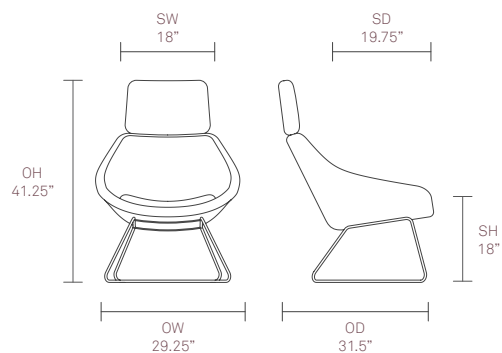

Dimensions

For finish options please refer to website