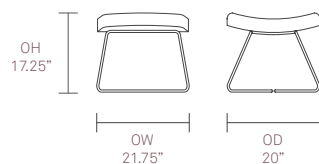

Design by PearsonLloyd

Standard Features

Wire frame finished in Polished Chrome
Plastic glides

Optional Features

Wire frame available in a selection of powder coat finishes

Performance Standards

EN13761: 2002
ANSI/BIFMA X5.4: 2005

Dimensions

For finish options please refer to website