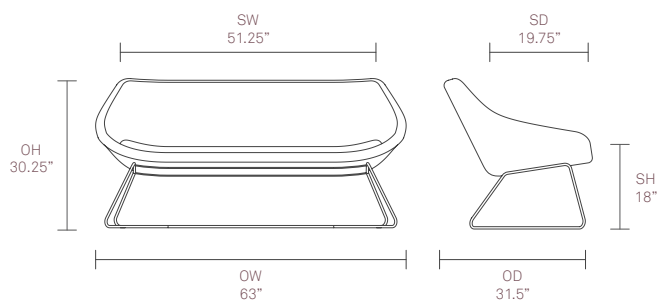

Dimensions

For finish options please refer to website