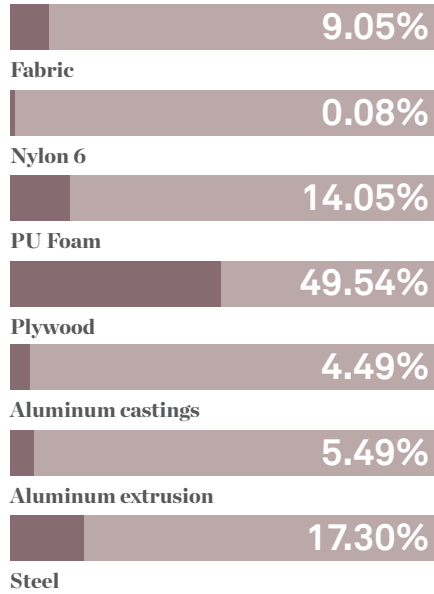

ORA503

ORA504

Environmental Performance

Material Content

Components are constructed of the following

Recycled Content

Contains up to 22% of Recycled Material

Recyclability

The range is 100% recyclable

100%