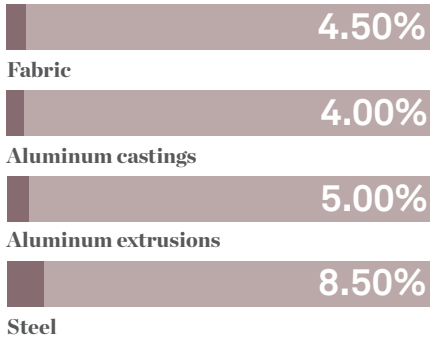

ORA503

ORA504

Environmental Performance

Material Content

Components are constructed of the following

Recycled Content

Contains up to 22% of Recycled Material

Recyclability

The range is 100% recyclable

100%