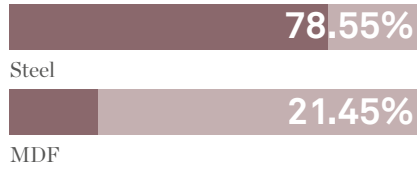

Dimensions

Low Level Tables

Dining Height Tables

High Tables

Dimensions

Panel End — Low Level Tables

Panel End — Dining Height Tables

Panel End — High Tables

Environmental Performance

Material Content

Components are constructed of the following

Recycled Content

Contains up to 48.95% of Recycled Material

Recyclability

The range is 100% recyclable

100%