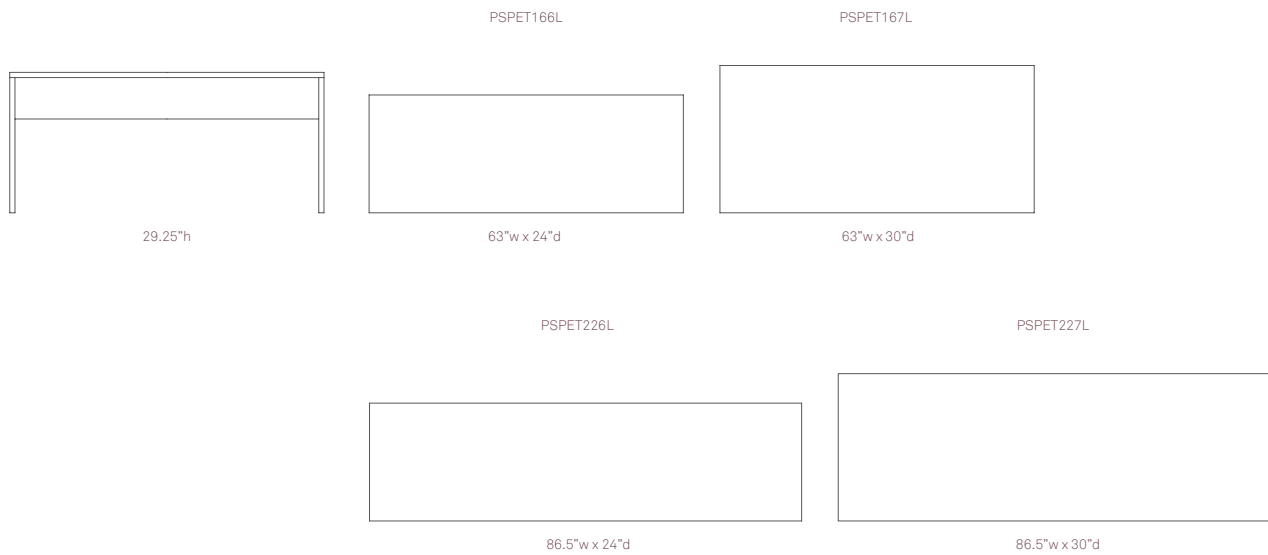

Dimensions

Low Level Tables

Dining Height Tables

High Tables

Dimensions

Panel End — Low Level Tables

Panel End — Dining Height Tables

Panel End — High Tables

Environmental Performance

Material Content

Components are constructed of the following

Recycled Content

Contains up to 48.95% of Recycled Material

Recyclability

The range is 100% recyclable

100%