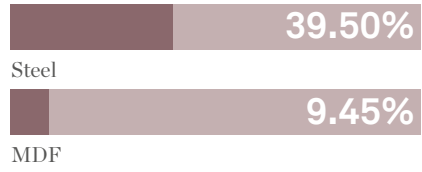

Environmental Performance

Material Content

Components are constructed of the following

Recycled Content

Contains up to 48.95% of Recycled Material

Recyclability

The range is 100% recyclable

100%