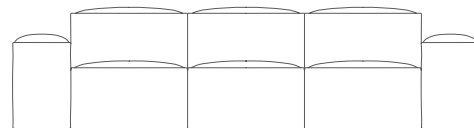

Paver

Design by Allermuir

Paver is a low level block based sofa system providing a luxurious soft seating solution on a grand scale. The carefully considered proportions of the elements with the striking out turned seam detail of the upholstery conceal a traditional construction covered in super soft foams.

PVR03

Design Allermuir

Our team of talented in house designers are responsible for creating elegant, innovative furniture designs which not only look beautiful, but minimize the impact on the world around us.