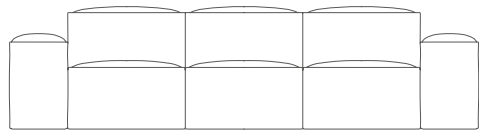

Paver

Design by Allermuir

Paver is a low level block based sofa system providing a luxurious soft seating solution on a grand scale. The carefully considered proportions of the elements with the striking out turned seam detail of the upholstery conceal a traditional construction covered in super soft foams.

PVR04RC

Design Allermuir

Our team of talented in house designers are responsible for creating elegant, innovative furniture designs which not only look beautiful, but minimize the impact on the world around us.