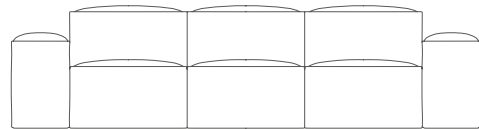

Paver

Design by Allermuir

Paver is a low level block based sofa system providing a luxurious soft seating solution on a grand scale. The carefully considered proportions of the elements with the striking out turned seam detail of the upholstery conceal a traditional construction covered in super soft foams.

PVR04LC

Design Allermuir

Our team of talented in house designers are responsible for creating elegant, innovative furniture designs which not only look beautiful, but minimize the impact on the world around us.