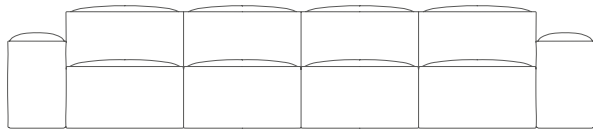

Paver

Design by Allermuir

Paver is a low level block based sofa system providing a luxurious soft seating solution on a grand scale. The carefully considered proportions of the elements with the striking out turned seam detail of the upholstery conceal a traditional construction covered in super soft foams.