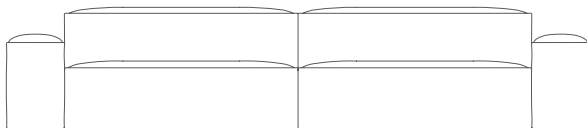

Paver

Design by Allermuir

Paver is a low level block based sofa system providing a luxurious soft seating solution on a grand scale. The carefully considered proportions of the elements with the striking out turned seam detail of the upholstery conceal a traditional construction covered in super soft foams.

PVR03W

Design Allermuir

Our team of talented in house designers are responsible for creating elegant, innovative furniture designs which not only look beautiful, but minimize the impact on the world around us.