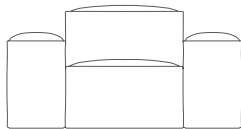

Paver

Design by Allermuir

Paver is a low level block based sofa system providing a luxurious soft seating solution on a grand scale. The carefully considered proportions of the elements with the striking out turned seam detail of the upholstery conceal a traditional construction covered in super soft foams.

PVR01

Design Allermuir

Our team of talented in house designers are responsible for creating elegant, innovative furniture designs which not only look beautiful, but minimize the impact on the world around us.