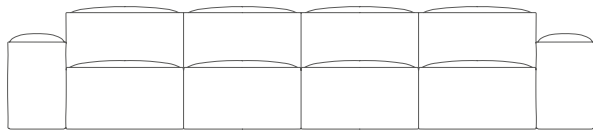

Paver

Design by Allermuir

Paver is a low level block based sofa system providing a luxurious soft seating solution on a grand scale. The carefully considered proportions of the elements with the striking out turned seam detail of the upholstery conceal a traditional construction covered in super soft foams.

PVR04R

Design Allermuir

Our team of talented in house designers are responsible for creating elegant, innovative furniture designs which not only look beautiful, but minimize the impact on the world around us.