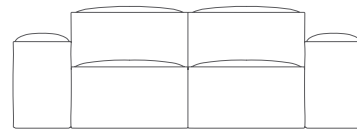

Paver

Design by Allermuir

Paver is a low level block based sofa system providing a luxurious soft seating solution on a grand scale. The carefully considered proportions of the elements with the striking out turned seam detail of the upholstery conceal a traditional construction covered in super soft foams.

PVR02

Design Allermuir

Our team of talented in house designers are responsible for creating elegant, innovative furniture designs which not only look beautiful, but minimize the impact on the world around us.