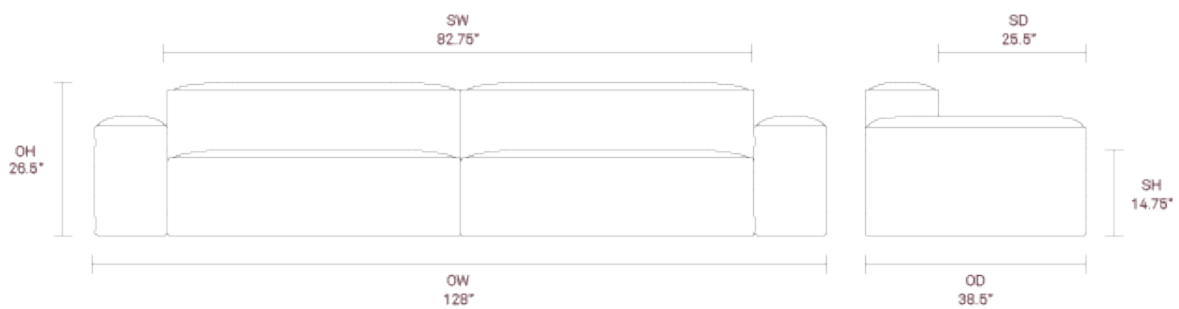

Dimensions

For finish options please refer to website