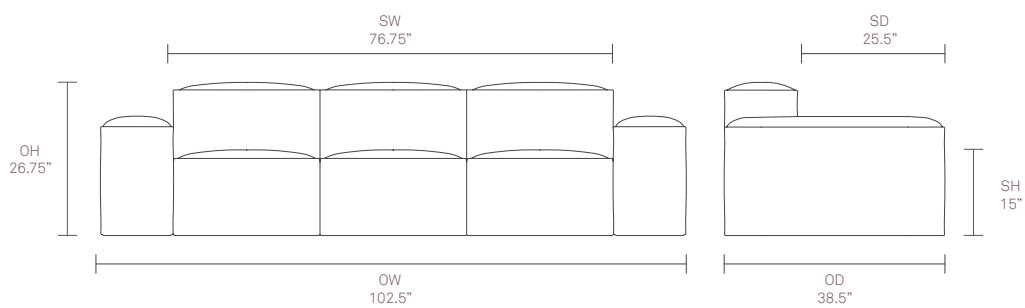

Dimensions

For finish options please refer to website