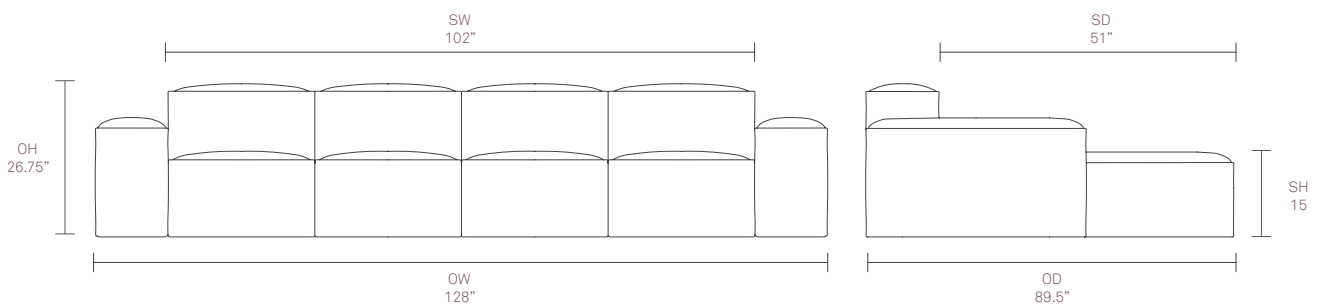

Paver — PVR04LC

Paver is a low level block based sofa system providing a luxurious soft seating solution on a grand scale. The carefully considered proportions of the elements with the striking out turned seam detail of the upholstery conceal a traditional construction covered in super soft foams.

Design by Allermuir

Standard Features

- Traditional carcass construction
- Super soft foam upholstery
- Turned out top sewn seam
- Linking device
- Plastic glides

Dimensions

For finish options please refer to website