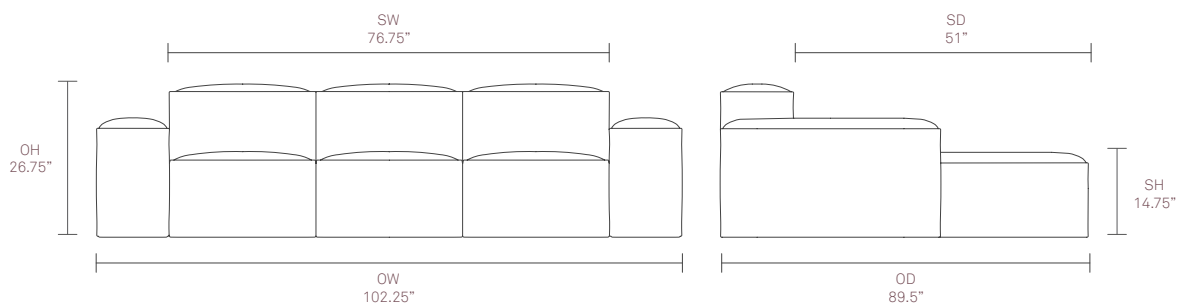

Paver — PVR04RC

Paver is a low level block based sofa system providing a luxurious soft seating solution on a grand scale. The carefully considered proportions of the elements with the striking out turned seam detail of the upholstery conceal a traditional construction covered in super soft foams.

Design by Allermuir

Standard Features

- Traditional carcass construction
- Super soft foam upholstery
- Turned out top sewn seam
- Linking device
- Plastic glides

Dimensions

For finish options please refer to website