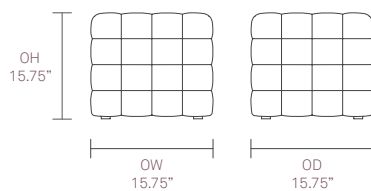

Design by Allermuir

Standard Features

Traditional carcass construction
Deep quilted upholstery
Plastic glides

Optional Features

Two-tone upholstery

Performance standards

Dimensions

For finish options please refer to website