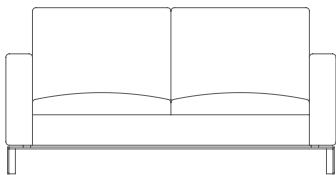

Stirling

Design by Allermuir

Stirling is an executive low level seating range for high quality reception and lounge areas. Designed with leather upholstery in mind, its style is emphasized by the robust yet elegant floating leg frame.

Stirling provides an inviting sit with excellent ergonomics and offers an armchair, two seat or three seat sofa, ottomans of various sizes and a range of complementary tables

SL01

SLW01

SL02

SLW02

SLB01

SLB02