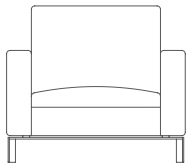

Stirling

Design by Allermuir

Stirling is an executive low level seating range for high quality reception and lounge areas. Designed with leather upholstery in mind, its style is emphasized by the robust yet elegant floating leg frame.

Stirling provides an inviting sit with excellent ergonomics and offers an armchair, two seat or three seat sofa, ottomans of various sizes and a range of complementary tables

SL01

SLW01

SL02

SLW02

SLB01

SLB02