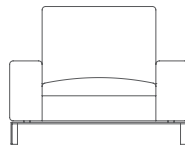

Stirling

Design by Allermuir

Stirling is an executive low level seating range for high quality reception and lounge areas. Designed with leather upholstery in mind, its style is emphasized by the robust yet elegant floating leg frame.

Stirling provides an inviting sit with excellent ergonomics and offers an armchair, two seat or three seat sofa, ottomans of various sizes and a range of complementary tables

SL01

SLW01

SL02

SLW02

SLB01

SLB02