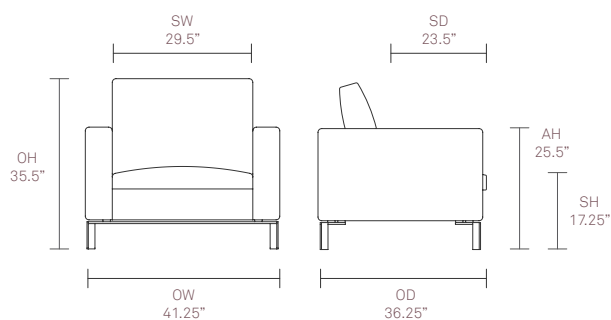

Stirling – SL01

Stirling is an executive low level seating range for high quality reception and lounge areas. Designed with leather upholstery in mind, its style is emphasized by the robust yet elegant floating leg frame. Stirling provides an inviting sit with excellent ergonomics and offers an armchair, two seat or three seat sofa, ottomans of various sizes and a range of complementary tables

- Scatter cushion

Dimensions

For finish options please refer to website