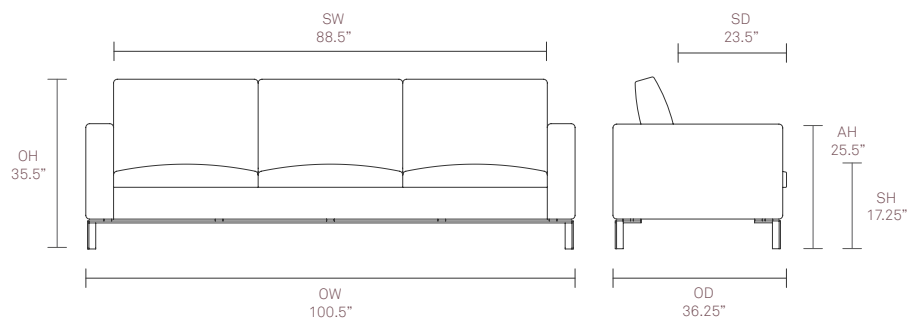

Dimensions

For finish options please refer to website