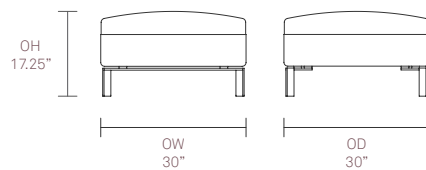

Dimensions

For finish options please refer to website