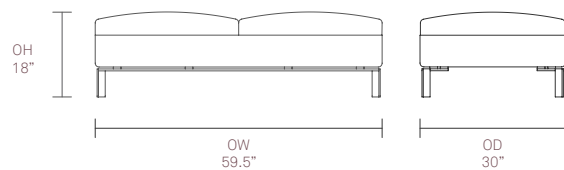

Stirling – SLB02

Stirling is an executive low level seating range for high quality reception and lounge areas. Designed with leather upholstery in mind, its style is emphasized by the robust yet elegant floating leg frame. Stirling provides an inviting sit with excellent ergonomics and offers an armchair, two seat or three seat sofa, ottomans of various sizes and a range of complementary tables

Design by Allermuir

Standard Features

- Traditional carcass construction
- Coil sprung seat support
- Flat steel frame finished in Brushed Chrome
- Plastic glides

Dimensions

For finish options please refer to website