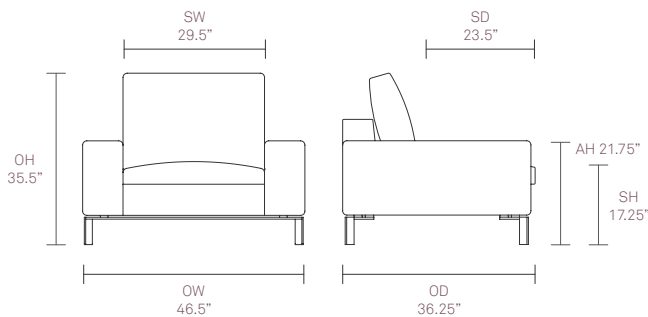

Dimensions

For finish options please refer to website