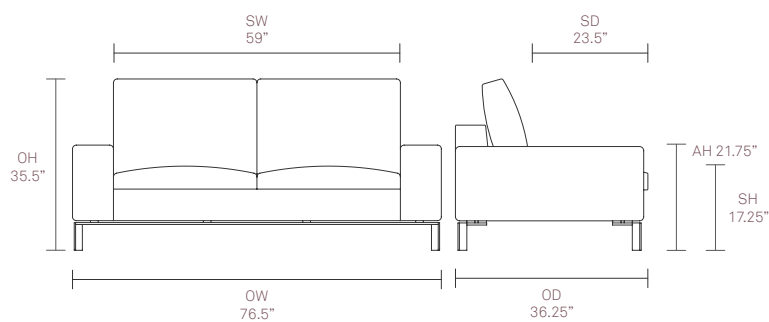

Stirling – SLW02

Stirling is an executive low level seating range for high quality reception and lounge areas. Designed with leather upholstery in mind, its style is emphasized by the robust yet elegant floating leg frame. Stirling provides an inviting sit with excellent ergonomics and offers an armchair, two seat or three seat sofa, ottomans of various sizes and a range of complementary tables

- Scatter cushion
- Writing tablet for wide arm

Dimensions

For finish options please refer to website