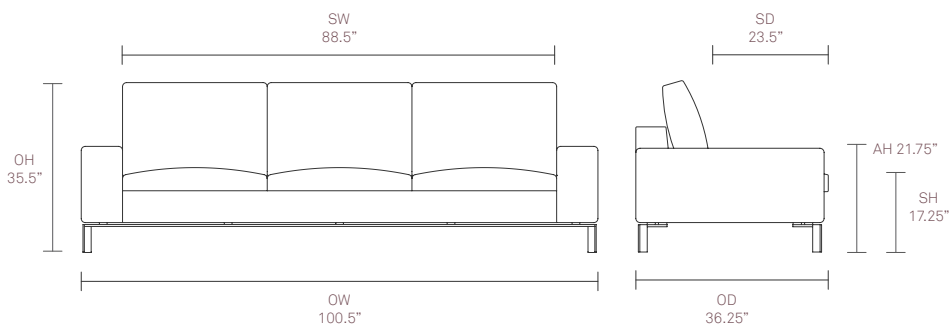

Dimensions

For finish options please refer to website