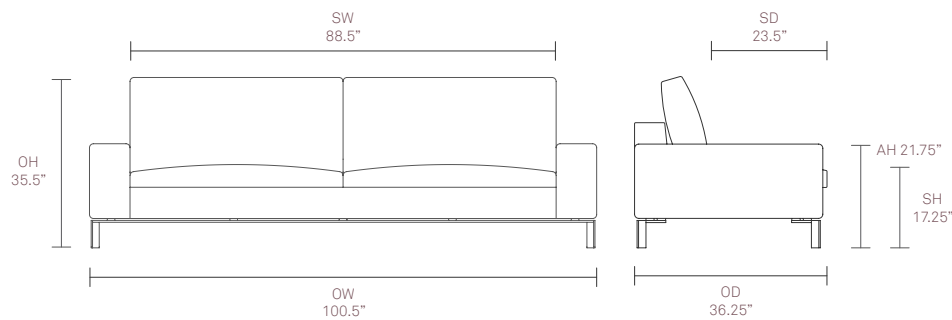

Dimensions

For finish options please refer to website