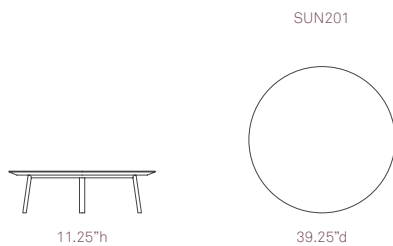

Dimensions

For finish options please refer to website