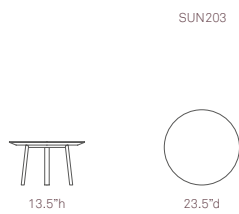

Dimensions

SUN201

SUN202

SUN203

SUN204

Environmental Performance