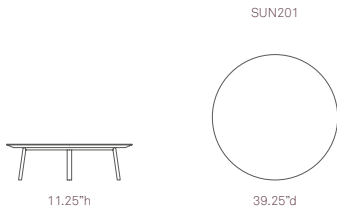

Dimensions

SUN201

SUN202

SUN203

SUN204

Environmental Performance