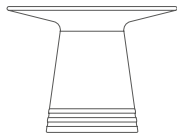

Urchin

Design by Allermuir

With a form inspired by ceramic design, Urchin has been designed to exploit the possibilities offered by rotationally molded plastics. The Urchin table and stool are a simple, elegant and above all fun solution for ad hoc social spaces across a broad range of

environments. Available in a distinct range of complementary colors. Urchin can be used both indoors and outdoors.

URC2

Design Allermuir

Our team of talented in house designers are responsible for creating elegant, innovative furniture designs which not only look beautiful, but minimize the impact on the world around us.