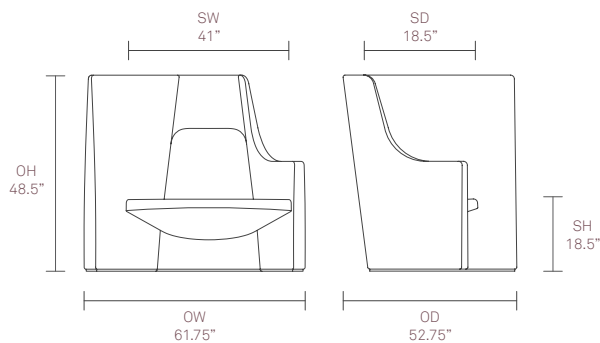

Design by Q Design

Standard Features

Traditional carcass construction
Plastic glides

Optional Features

Two-tone upholstery
Plastic glides with felt
Integrated power
Connection Clamp

Dimensions

For finish options please refer to website