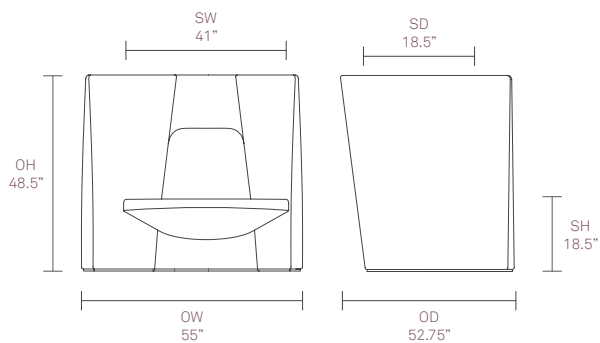

Design by Q Design

Standard Features

Traditional carcass construction
Plastic glides

Optional Features

Two-tone upholstery
Plastic glides with felt
Integrated power
Connection Clamp

Dimensions

For finish options please refer to website