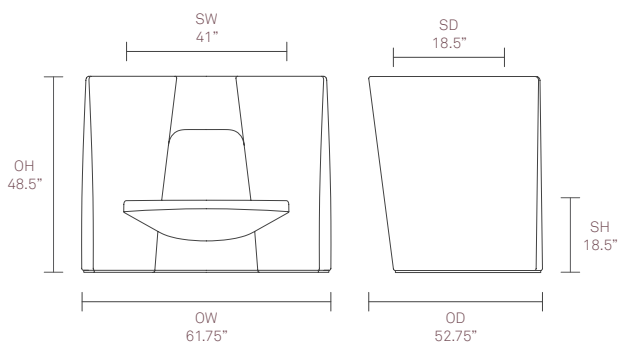

Design by Q Design

Standard Features

- Traditional carcass construction
- Plastic glides

Optional Features

- Two-tone upholstery
- Plastic glides with felt
- Integrated power
- Connection Clamp

Dimensions

For finish options please refer to website