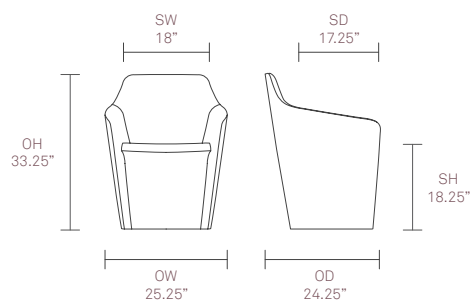

Design by Simon Pengelly

Standard Features

Moulded foam construction
Webbed seat support
Plastic glides

Optional Features

Two-tone upholstery
Plastic glides with felt

Performance Standards

EN13761: 2002
EN15373
ANSI/BIFMA X5.4: 2005

Dimensions

For finish options please refer to website