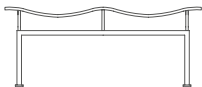

Wave

Design by Carsten Schmidt & Jens Bredsdorff

Wave is a poetic and beautifully formed laminated ply bench that enhances any interior. This award winning design is constructed using a detailed stainless steel frame to create a balanced seat suitable for any transient space.