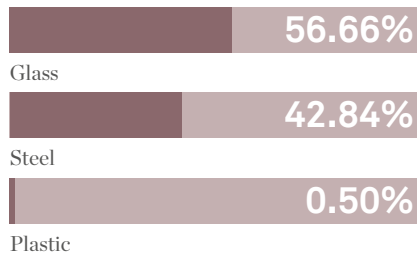

Dimensions

A440

Wave Tables

A450/44

A451/104

18h

19w x 19d

40w x 19d

Environmental Performance

Material Content

Components are constructed of the following

Recycled Content

Contains up to 21.50% of Recycled Material

Recyclability

The range is 100% recyclable

100%